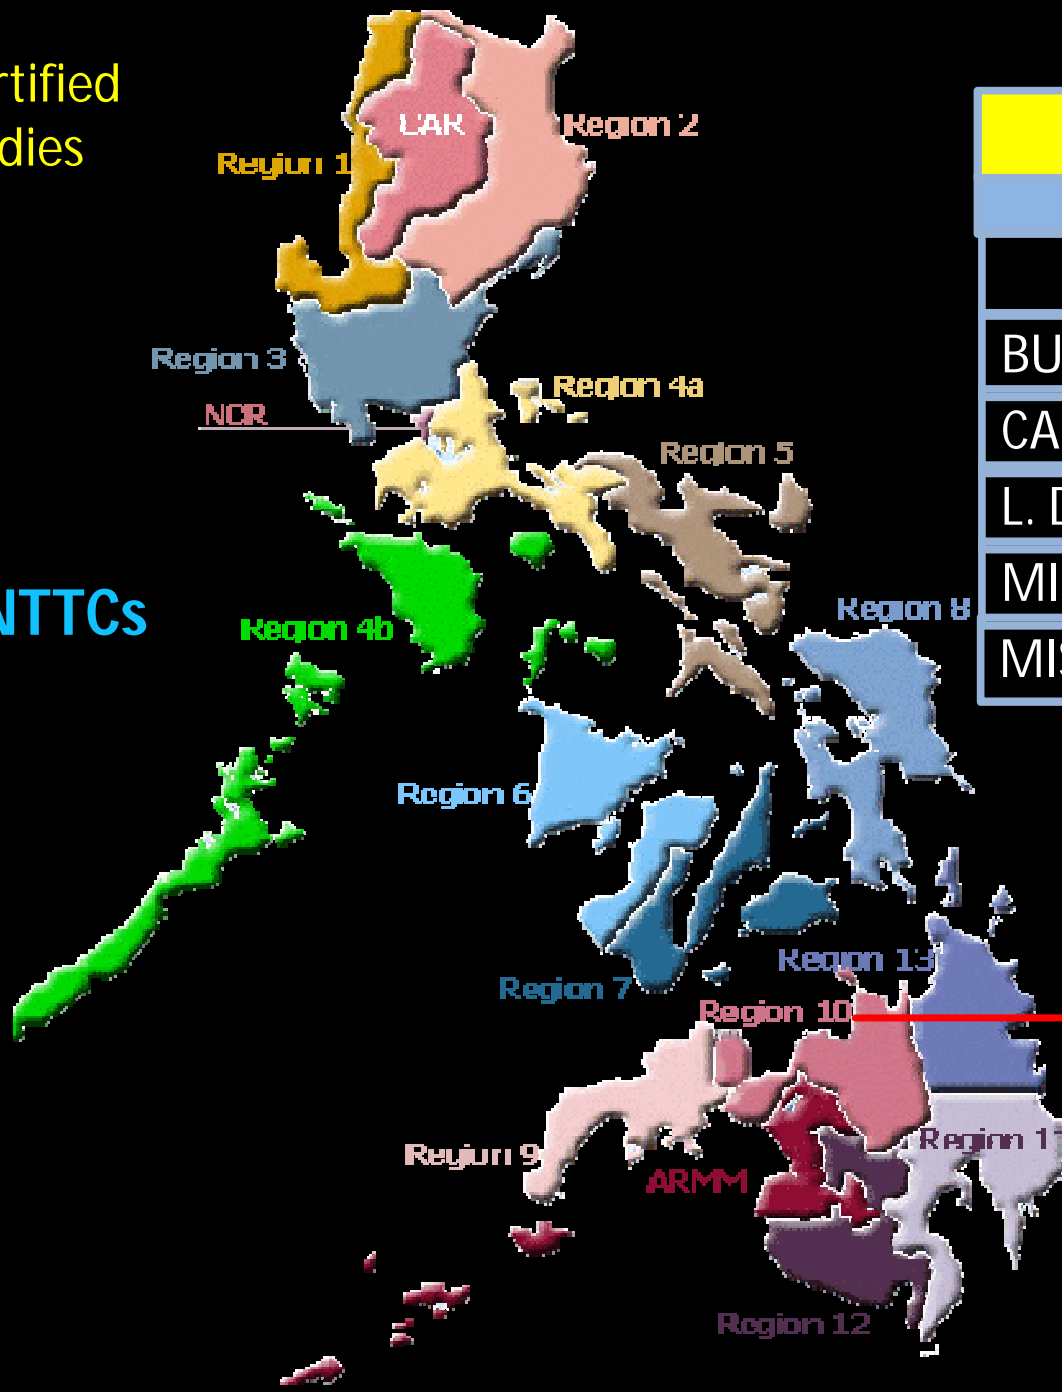

As of June 30, 2015

No. of Certified Warm Bodies Trainers

No. of NTTCs

REGION X			
PROVINCE	TRAINERS	NTTC	RATIO
TOTAL	469	950	1:2
BUKIDNON	29	46	1:2
CAMIGUIN	34	62	1:2
L. DEL NORTE	158	272	1:2
MIS. OCC.	77	160	1:2
MIS. OR.	171	410	1:3